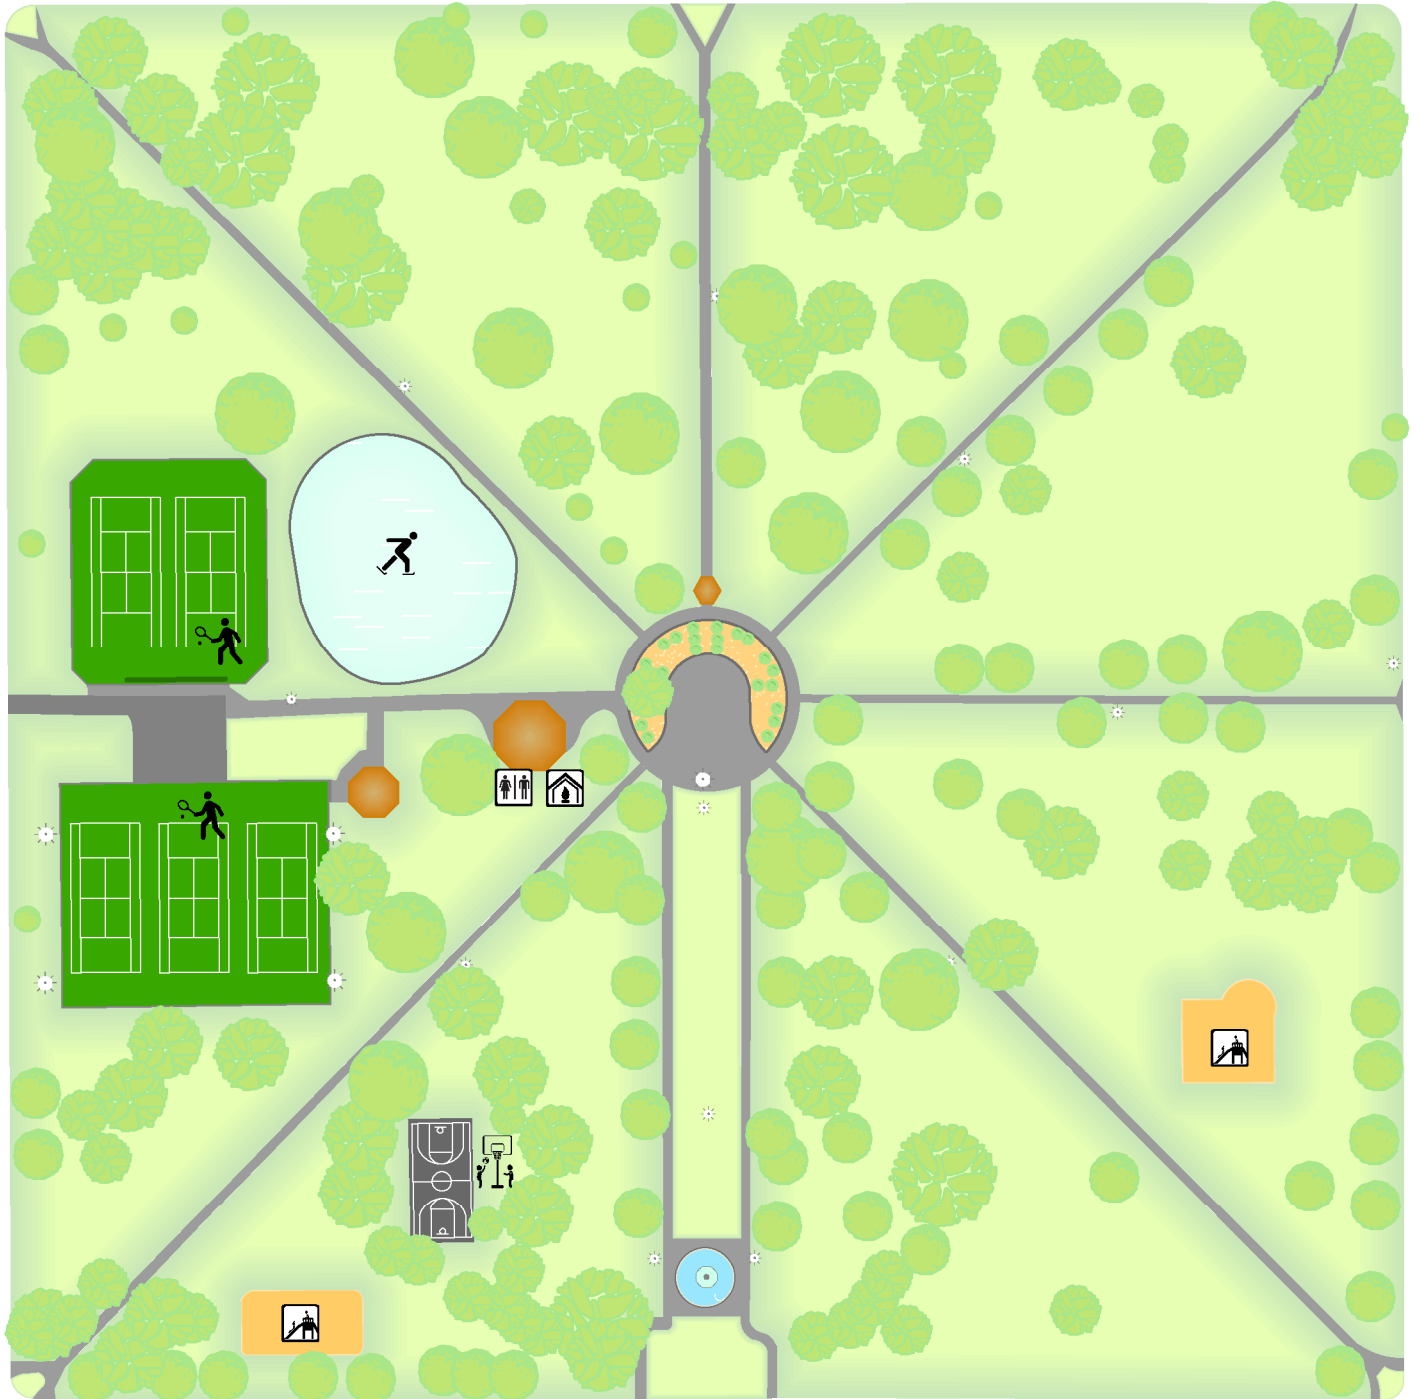

Gregory Park

424 N 5th Street

HOLLY ST

N 5TH ST

N 7TH ST

JUNIPER ST

Park Features

- 11 Acres
- Restrooms
- 2 Playgrounds
- Skating Rink
- Warming House
- 5 Tennis Courts (3 Lit)