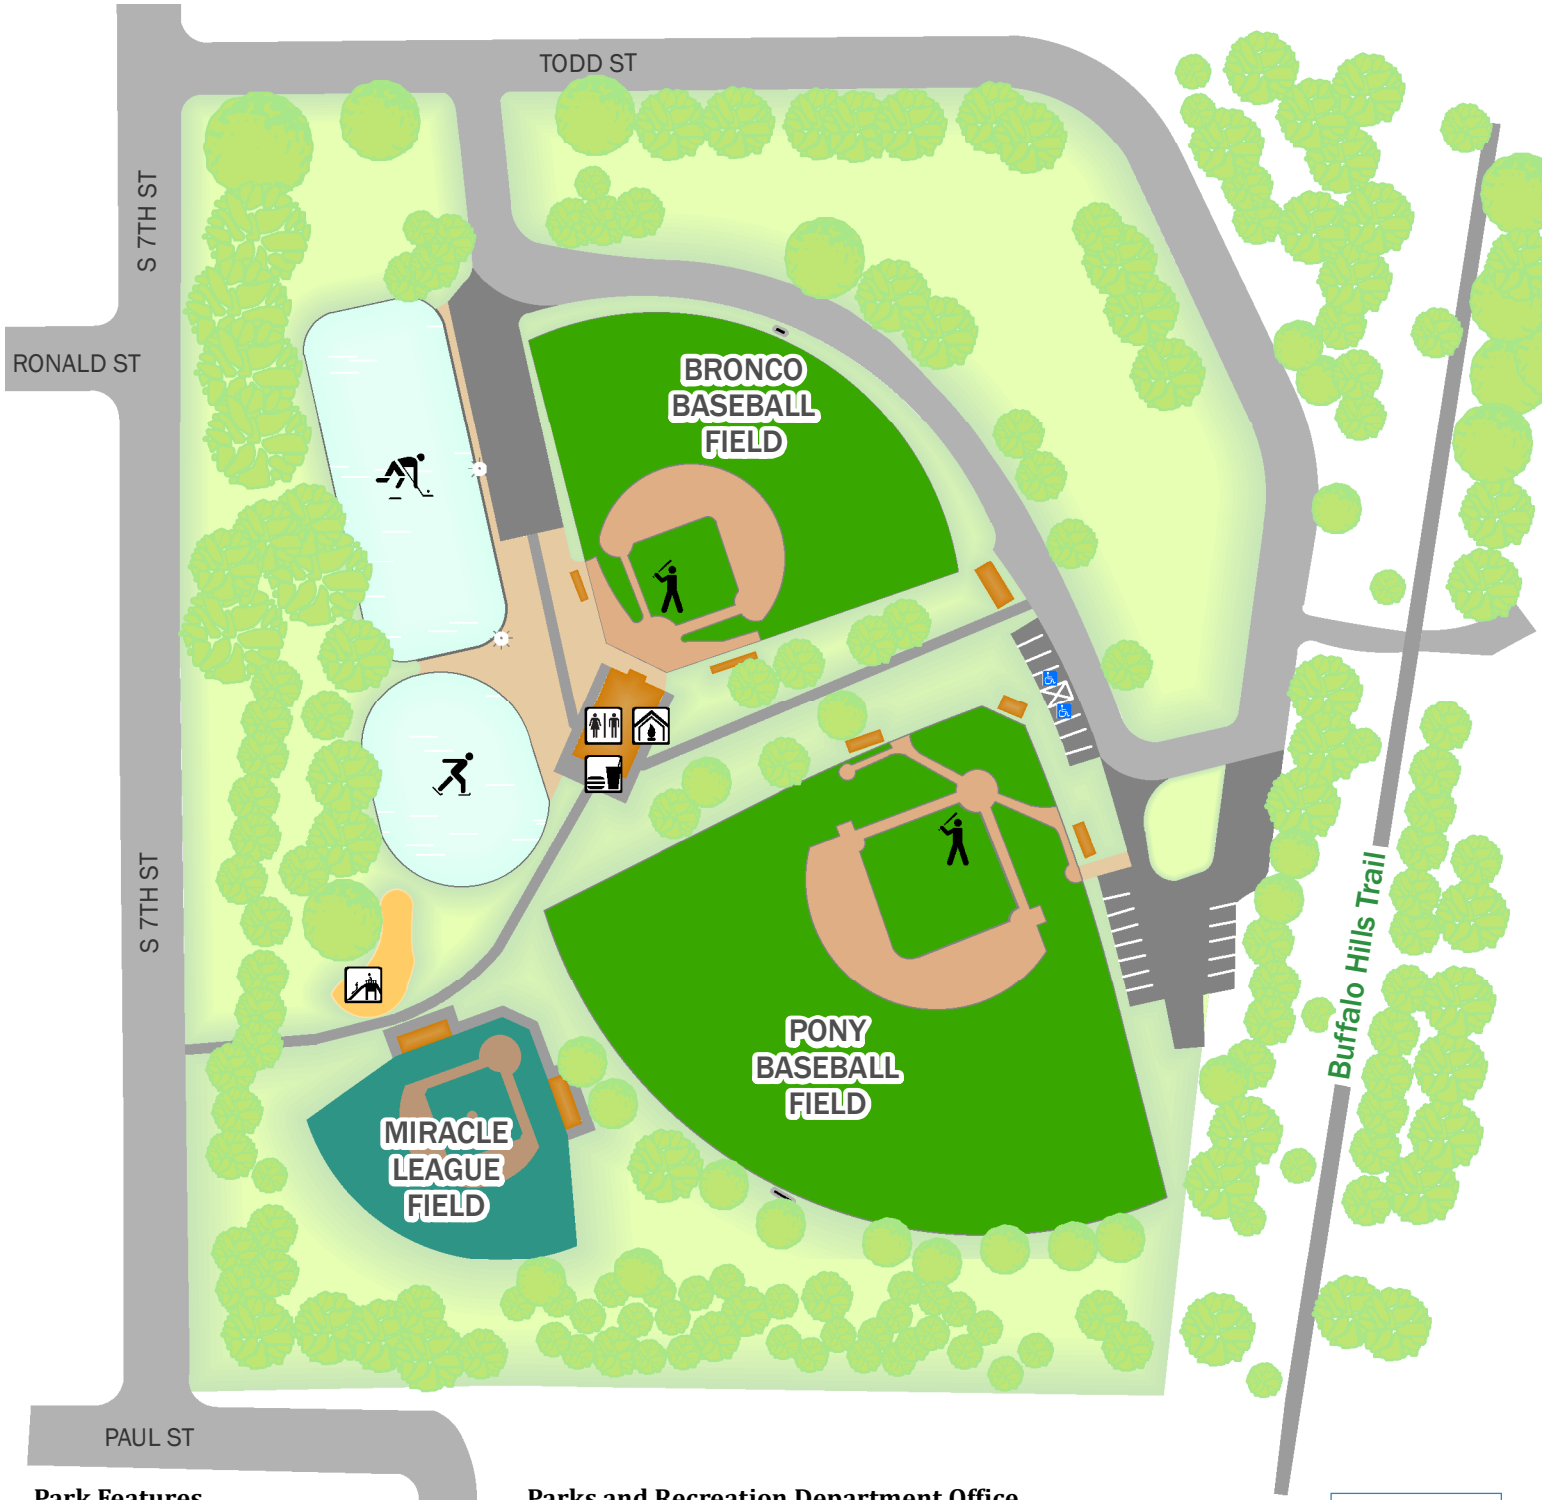

Bane Park

1717 S 7th Street

Park Features

- 11 Acres
- Restrooms
- Playground
- Concessions
- Picnic Table & Grills
- Miracle League Field
- 2 Baseball Fields
- Open Skating Rink
- Hockey Rink (Lit)
- Warming House