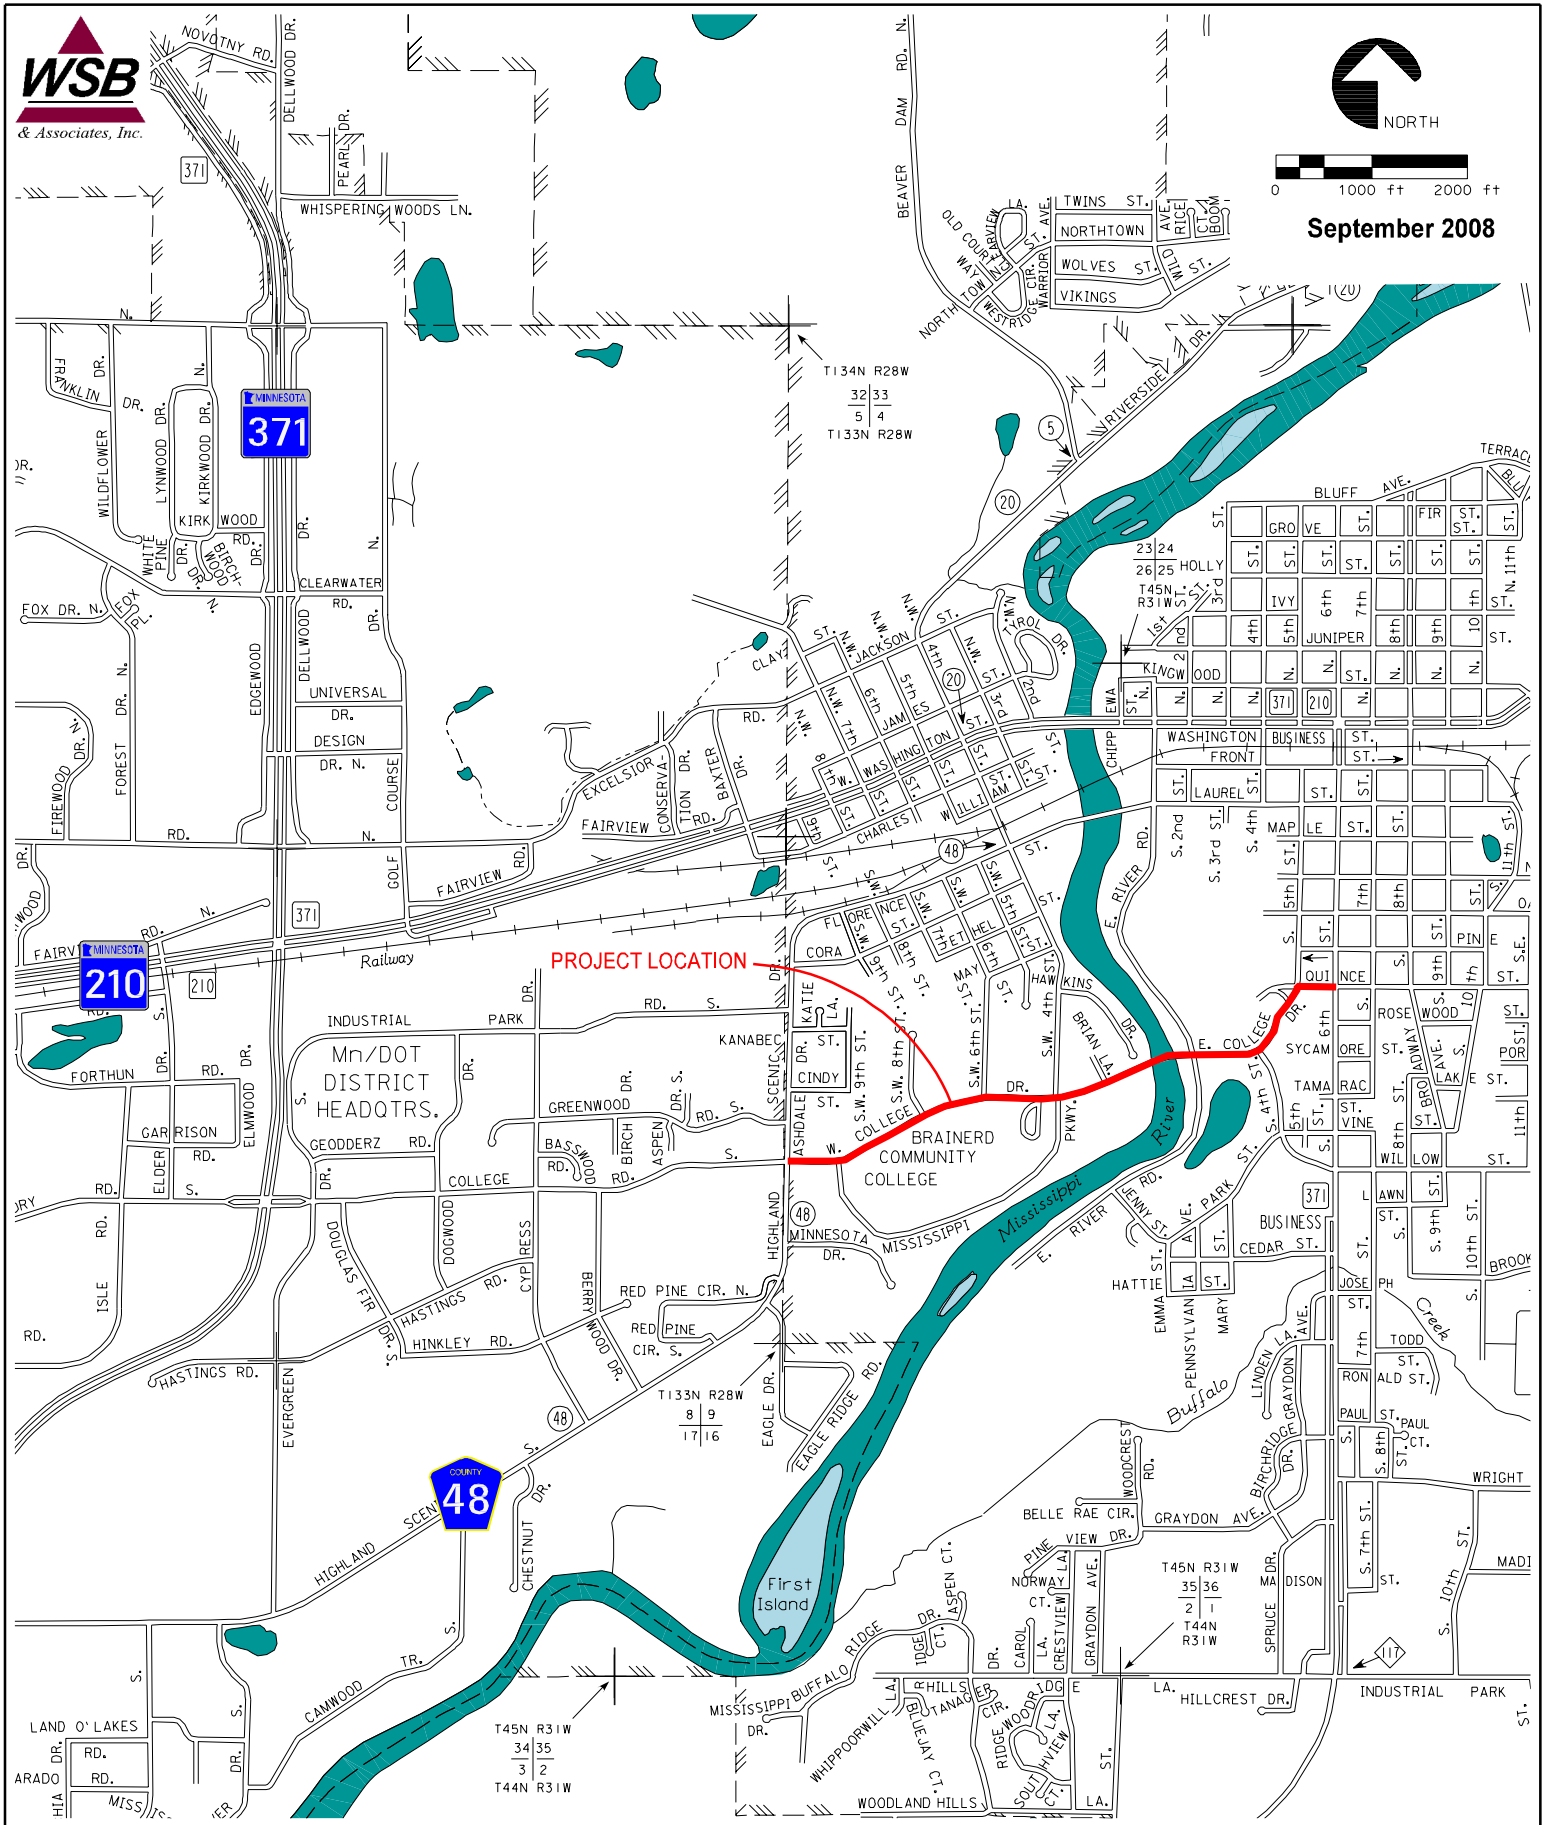

0 1000 ft 2000 ft

September 2008

# College Drive Improvements

## Brainerd, Minnesota