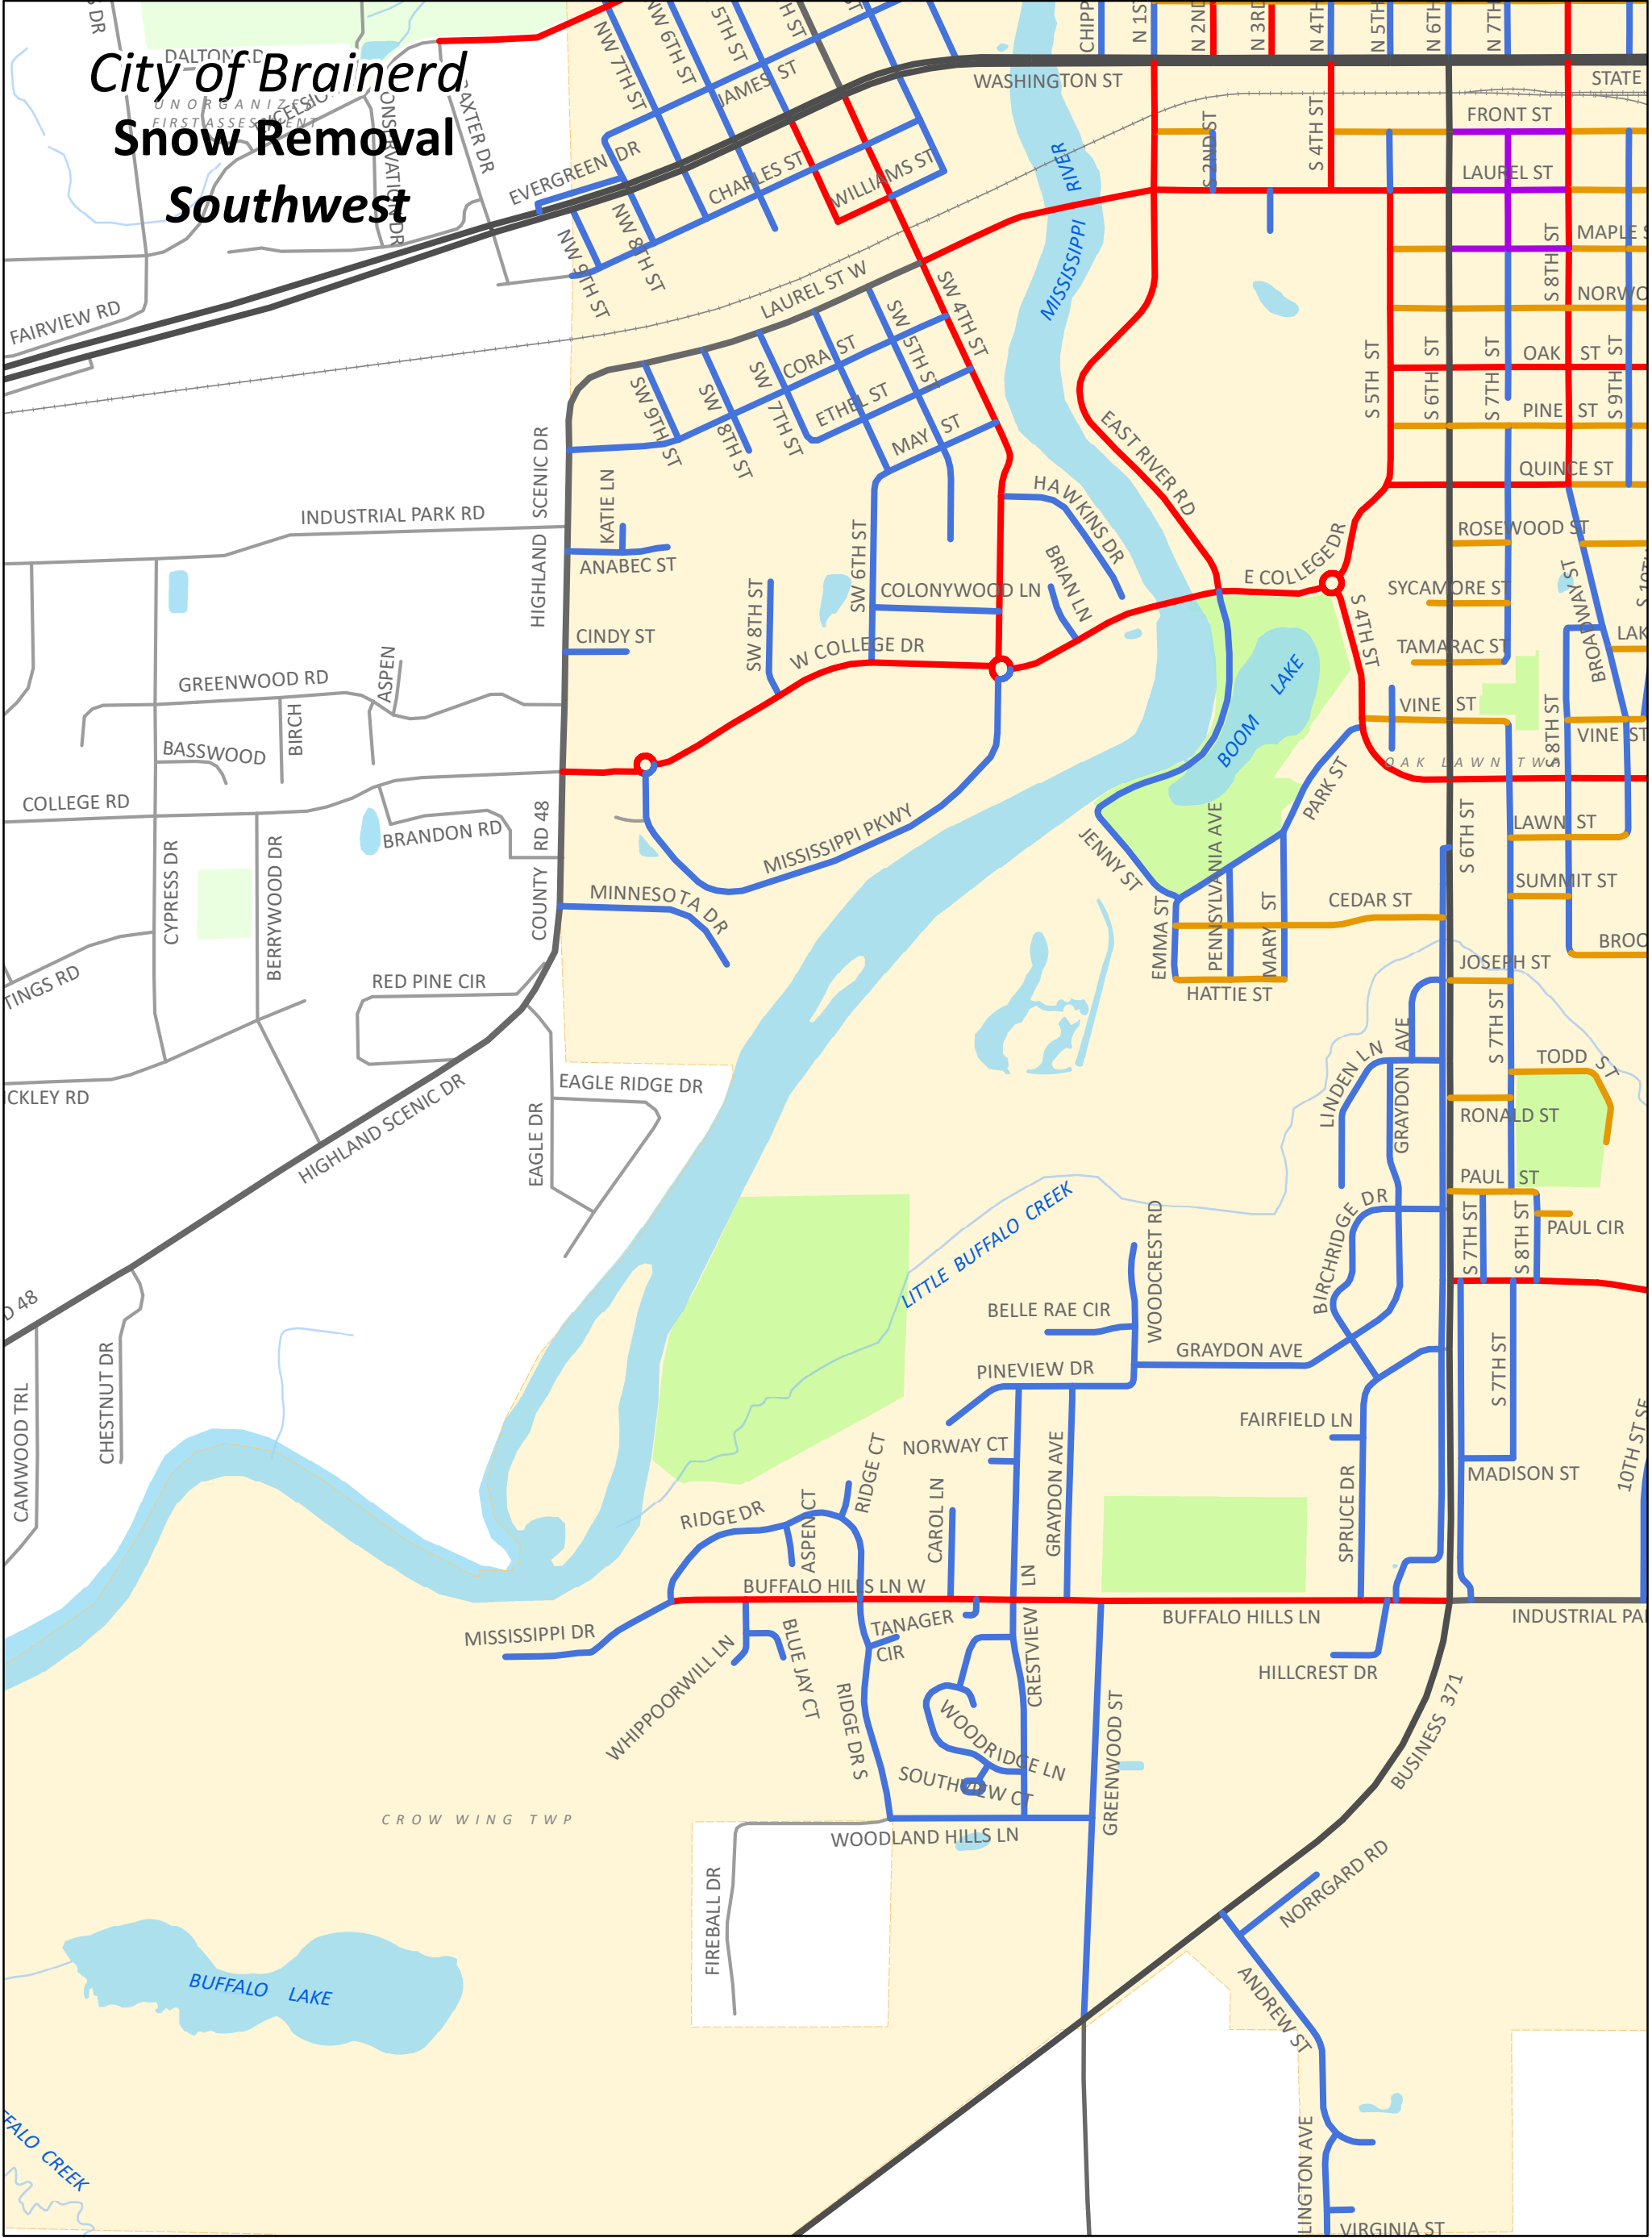

City of Brainerd Snow Removal Southwest

Parking Restrictions

Upon declaration of a snow emergency, parking is banned on all snow emergency routes [shown in RED] for a period of 48 hours.

During a snow emergency, there shall be no parking in the City's Downtown Special Services District [PURPLE] between the hours of 3:00 am and 9:00 am or until the snow has been removed from the street and sidewalks on that block.

On the first day of a snow emergency, there shall be no parking on all north/south streets [BLUE] (or streets that predominantly run north and south), all streets lying west of the Mississippi River, and all streets south of Wright Street,

On the second day of a declared snow emergency, there shall be no parking on all east/west streets (or streets that run predominantly east and west). [ORANGE]

Legend

Roads

Snow Removal

- Snow Emergency Routes
- Special Services District
- Day 1
- Day 2
- County
- State
- Lakes
- Parks
- City Limits

Disclaimer: This map is intended for reference purposes only and is not a legally recorded map nor survey. The City of Brainerd shall not be liable for any damages or claims that arise due to accuracy, availability, use, or misuse of the information herein pursuant to MN Statute 466.03 Subd 21.