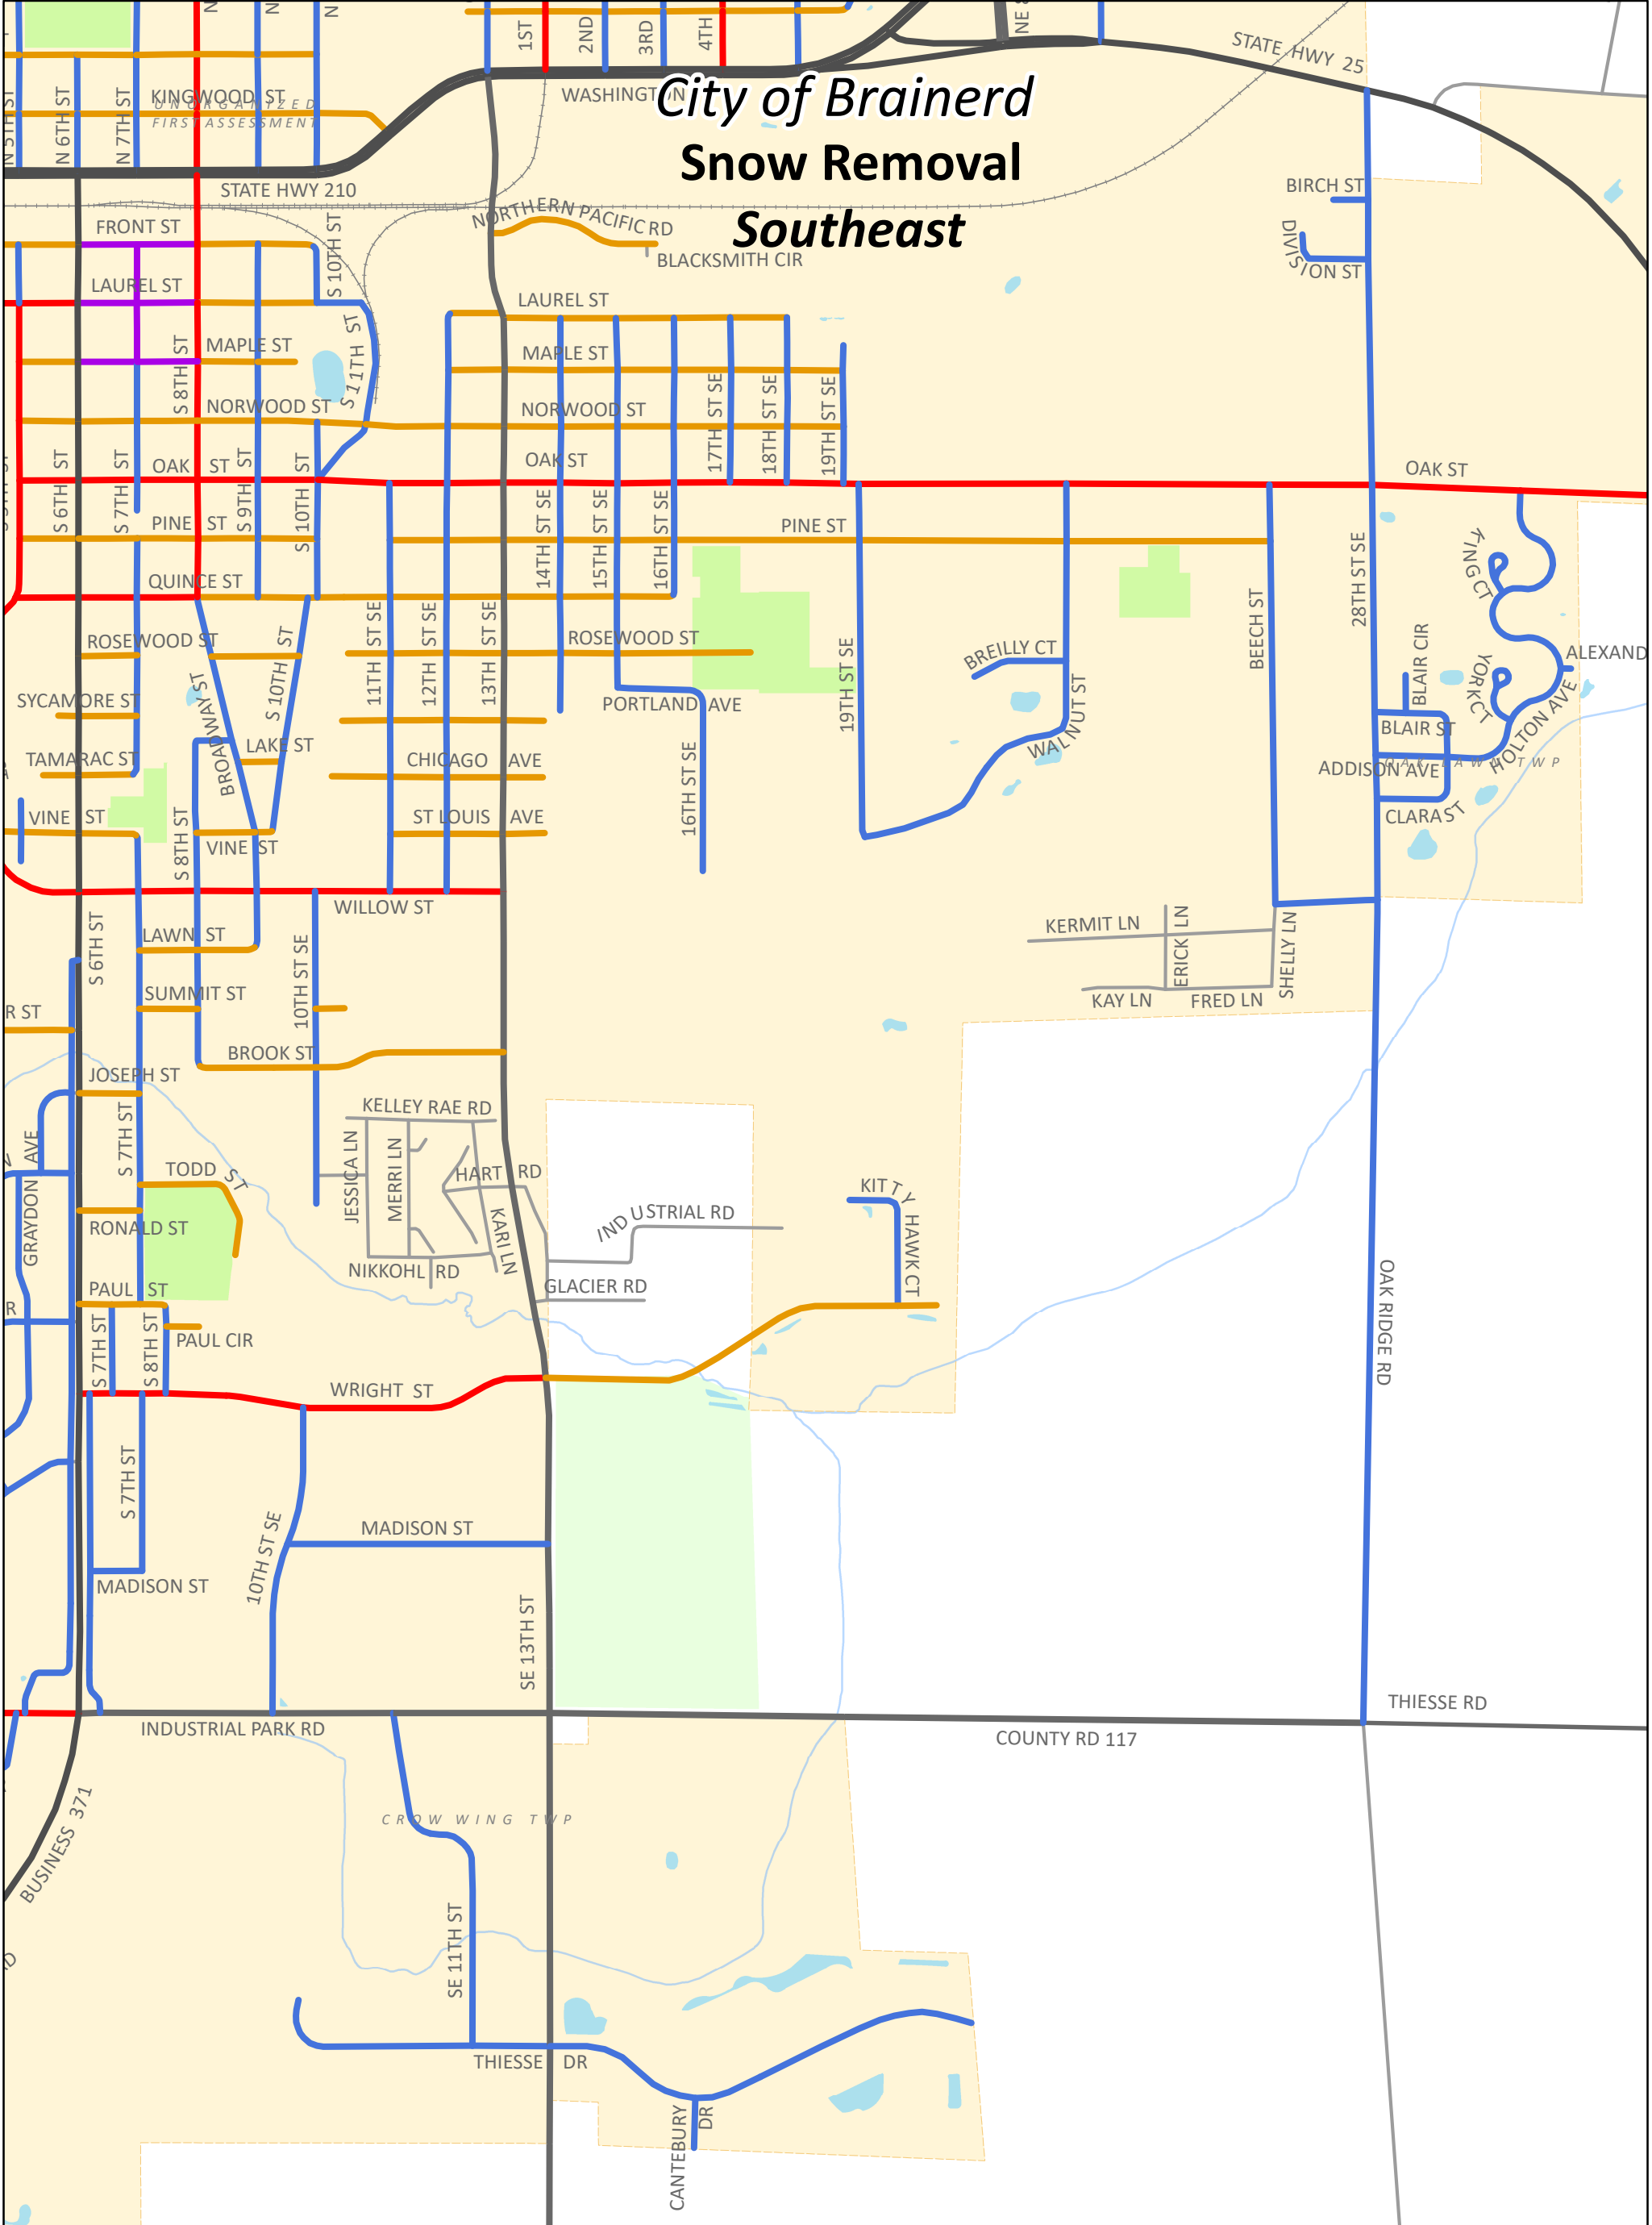

City of Brainerd Snow Removal Southeast

Parking Restrictions

Upon declaration of a snow emergency, parking is banned on all snow emergency routes [shown in RED] for a period of 48 hours.

During a snow emergency, there shall be no parking in the City's Downtown Special Services District [PURPLE] between the hours of 3:00 am and 9:00 am or until the snow has been removed from the street and sidewalks on that block.

On the first day of a snow emergency, there shall be no parking on all north/south streets [BLUE] (or streets that predominantly run north and south), all streets lying west of the Mississippi River, and all streets south of Wright Street,

On the second day of a declared snow emergency, there shall be no parking on all east/west streets (or streets that run predominantly east and west). [ORANGE]

Legend

Roads

Snow Removal

- Snow Emergency Routes
- Special Services District
- Day 1
- Day 2
- County
- State
- Lakes
- Parks
- City Limits

Disclaimer: This map is intended for reference purposes only and is not a legally recorded map nor survey. The City of Brainerd shall not be liable for any damages or claims that arise due to accuracy, availability, use, or misuse of the information herein pursuant to MN Statute 466.03 Subd 21.